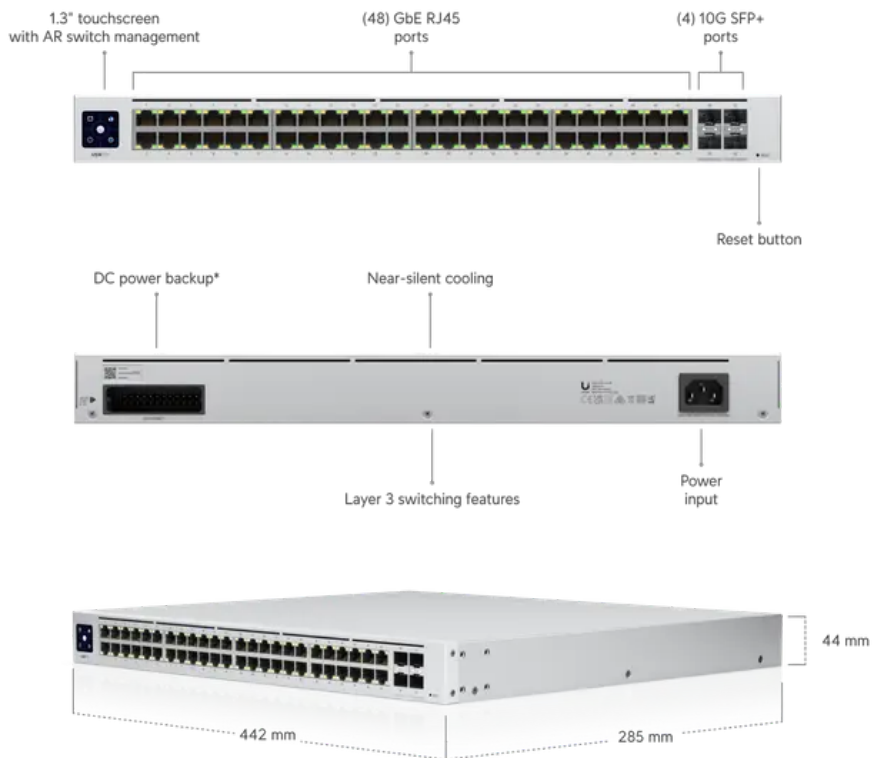

Tech Specs

UniFi UISP Branding

MiFi Switching Cloud Keys & Gateways Camera Security Door Access Phone System New

Switching / Professional 48

Datasheet

Installation Guide

Marketing Images

*Require UniFi Power Backup.

Mechanical

Dimensions

442.4 x 285.4 x 43.7 mm (17.4 x 11.2 x 1.7")